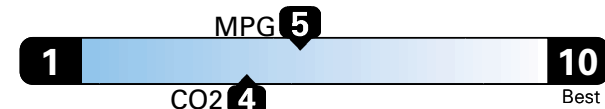

2021 MODEL YEAR

WRANGLER UNLIMITED ISLANDER 4X4

For more information visit: www.jeep.com
or call 1-877-IAM-JEEP

FCA US LLC

THIS VEHICLE IS MANUFACTURED TO MEET SPECIFIC UNITED STATES REQUIREMENTS. THIS VEHICLE IS NOT MANUFACTURED FOR SALE OR REGISTRATION OUTSIDE OF THE UNITED STATES.

MANUFACTURER'S SUGGESTED RETAIL PRICE OF THIS MODEL INCLUDING DEALER PREPARATION

Base Price: $31,815

JEOP WRANGLER UNLIMITED SPORT
Exterior Color: Snazzberry Pearl-Coat Exterior Paint
Interior Color: Black Interior Color
Interior: Cloth Seats with "Islander" Logo
Engine: 3.0L V6 Turbo Diesel Engine with Start Stop
Transmission: 8-Speed Automatic 8HP75 Transmission
STANDARD EQUIPMENT (UNLESS REPLACED BY OPTIONAL EQUIPMENT)

FUNCTIONAL/SAFETY FEATURES
ParkView® Rear Back-Up Camera
Command-Trac® Part-Time 4WD System
Fuel Tank Skid-Plate Shield
Transfer Case Skid-Plate Shield
Transmission Skid-Plate
Anti-Lock 4-Wheel Disc Brakes
Trailer Sway Damping
Hill-Start Assist
Push-Button Start
Sentry Key® Theft Deterrent System
Tire Pressure Monitoring Display
Advanced Multistage Front Air Bags
Supplemental Front Seat-Mounted Side Air Bags

INTERIOR FEATURES
Uconnect® 3 with 5-Inch Display
Cluster 3.5-Inch TFT Black & White Display
Vehicle Information Center
8 Speakers
Full Function Media Hub with 2-USB Plus Aux Port
Integrated Voice Command with Bluetooth®
12-Volt Auxiliary Power Outlet
Air Conditioning
Tilt / Telescope Steering-Column
Steering-Wheel-Mounted Audio Controls
Rear 60 / 40 Folding Seat
2-Way Manual Lumbar Adjustable Driver Seat
Driver and Passenger Assist Handles
Manual Door Locks
Front and Rear Floor Mats